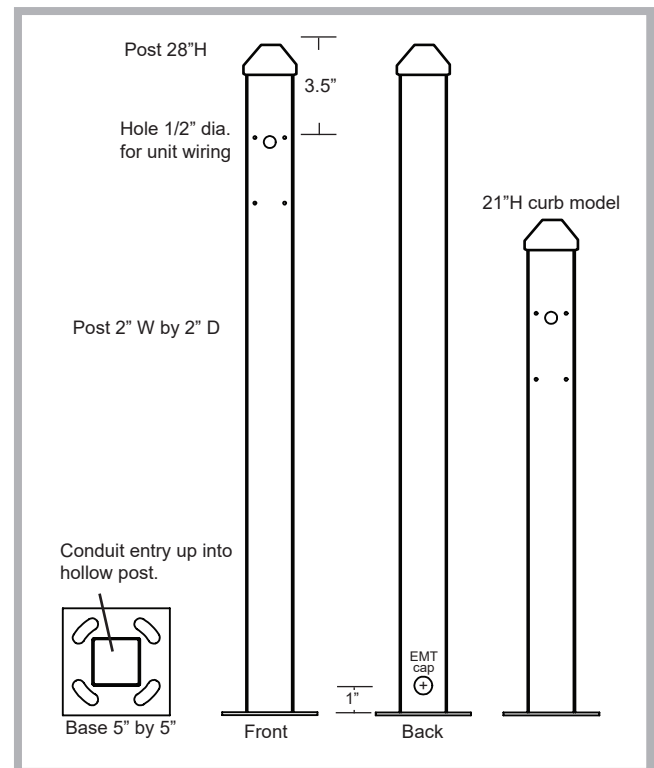

# OVS-MP

Mini Post for the OVS-01GT & CC Vehicle Presence Sensor

28" models:  
OVS-MPY - yellow  
OVS-MPB - black  
21" models:  
OVS-MPYcurb - yellow  
OVS-MPBcurb - black

The OVS-MP is a sturdy Mini Post specially designed for the OPTEX OVS-01GT and OVS-01CC Vehicle Presence Sensors. Installation is easy with the OVS-MP. The Vehicle Presence Sensor mounts at the proper height. The 28" model is for road surfaces, and the 21" model is for island or curb mounting. No more ground loops, no more concrete cutting. The Mini Post is Powder Coated, tougher than paint.